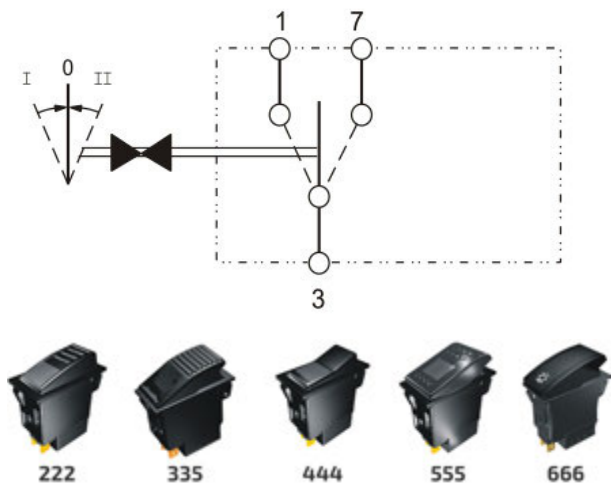

CHANGE-OVER CONTACT (I)-0-(II)

12V & 24V

Part number	💡	↺ I	↺ II	🔒 0	🔒 I
Type 444 switches					
RS.444066	A	✓	✓	-	-
RS.444068	B	✓	✓	-	-
Type 555 switches					
RS.555066	A	✓	✓	-	-
RS.555068	B	✓	✓	-	-
Type 666 switches					
RS.666066	A	✓	✓	-	-
RS.666068	B	✓	✓	-	-
Type 222 switches					
RS.222066	A	✓	✓	-	-
RS.222068	B	✓	✓	-	-
Type 335 switches					
RS.335066	A	✓	✓	-	-
RS.335068	B	✓	✓	-	-