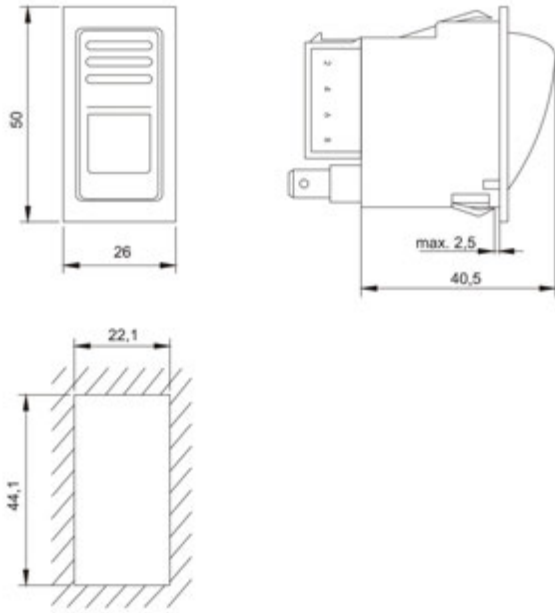

CONNECTORS FOR ROCKER SWITCHES

Part number	Description	
Packed in a small bag		
RS.613328	2P connector	10
RS.696289	8P connector	10

TYPES OF BACK LIGHTNING

TYPE A

TYPE B

TYPE C

ROCKER SWITCHES | TYPE 222

Waterproof: IP 53
 12V: Max 16A
 24V: Max 8A
 Contacts 6,3mm silver/silver