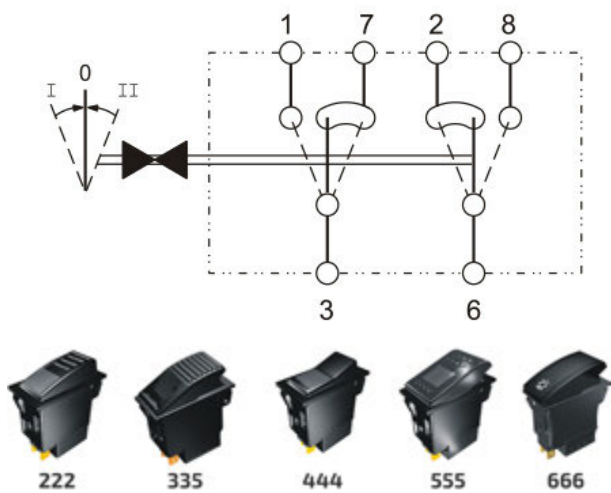

CHANGE-OVER CONTACT (I)-0-(II)

12V & 24V

Part number	💡	↺ I	↺ II	🔒 0	🔒 I
Type 444 switches					
RS.444212	A	✓	✓	-	-
RS.444214	B	✓	✓	-	-
RS.444216	C	✓	✓	-	-
Type 555 switches					
RS.555212	A	✓	✓	-	-
RS.555214	B	✓	✓	-	-
RS.555216	C	✓	✓	-	-
Type 666 switches					
RS.666212	A	✓	✓	-	-
RS.666214	B	✓	✓	-	-
RS.666216	C	✓	✓	-	-
Type 222 switches					
RS.222212	A	✓	✓	-	-
RS.222214	B	✓	✓	-	-
RS.222216	C	✓	✓	-	-
Type 335 switches					
RS.335212	A	✓	✓	-	-
RS.335214	B	✓	✓	-	-
RS.335216	C	✓	✓	-	-