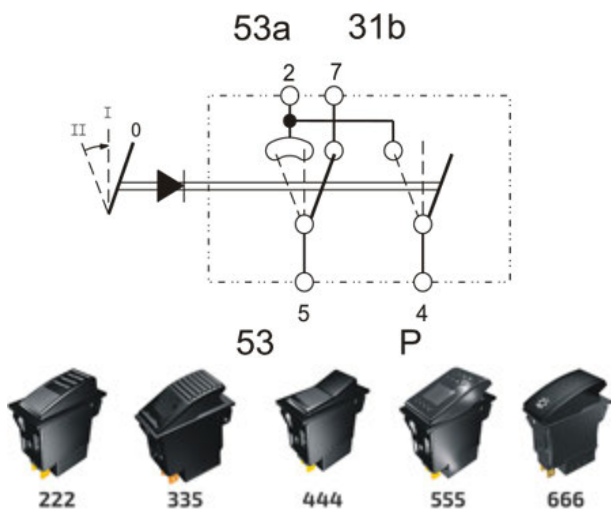

CHANGE-OVER CONTACT 0-I-(II)

12V & 24V - for 1 speed windshield wiper motors + windshields washer

Part number	💡	↺ I	↺ II	🔒 0	🔒 I
Type 444 switches					
RS.444113	A	-	✓	-	-
RS.444115	B	-	✓	-	-
Type 555 switches					
RS.555113	A	-	✓	-	-
RS.555115	B	-	✓	-	-
Type 666 switches					
RS.666113	A	-	✓	-	-
RS.666115	B	-	✓	-	-
Type 222 switches					
RS.222113	A	-	✓	-	-
RS.222115	B	-	✓	-	-
Type 335 switches					
RS.335113	A	-	✓	-	-
RS.335115	B	-	✓	-	-