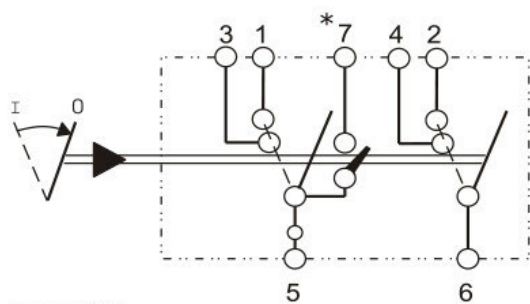

CHANGE-OVER CONTACT 0-(I) (7 POLES)

12V & 24V

* max. 5W