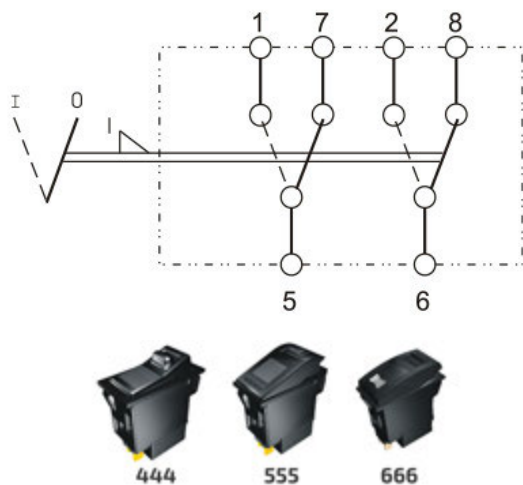

CHANGE-OVER CONTACT 0-I (6 POLES, WITH LOCK)

12V & 24V - only for 444, 555 & 666 types