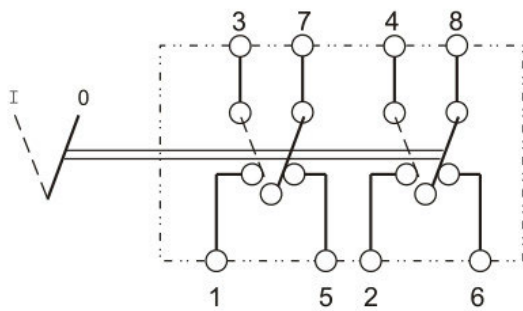

SELECTOR SWITCH 0-I (8 POLES)

12V & 24V

Part number	💡	↺ I	↺ II	🔒 0	🔒 I
Type 444 switches					
RS.444272	A	-	-	-	-
RS.444274	B	-	-	-	-
RS.444276	C	-	-	-	-
Type 555 switches					
RS.555272	A	-	-	-	-
RS.555274	B	-	-	-	-
RS.555276	C	-	-	-	-
Type 666 switches					
RS.666272	A	-	-	-	-
RS.666274	B	-	-	-	-
RS.666276	C	-	-	-	-
Type 222 switches					
RS.222272	A	-	-	-	-
RS.222274	B	-	-	-	-
RS.222276	C	-	-	-	-
Type 335 switches					
RS.335272	A	-	-	-	-
RS.335274	B	-	-	-	-
RS.335276	C	-	-	-	-