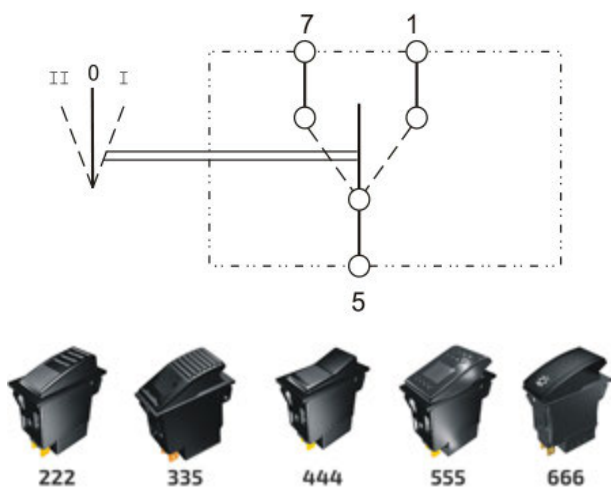

CHANGE-OVER CONTACT I-0-II

12V & 24V