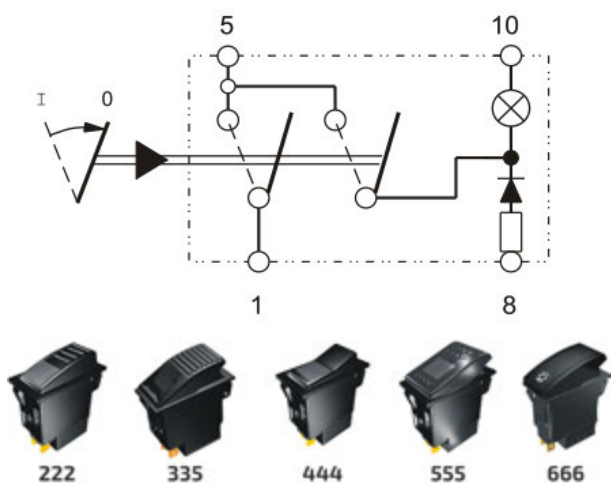

PARTICULAR FOR HAZARD-WARNING 0-(I)

Only 24V

Part number	Light	Spring-loaded (on I or II)	Lock (on 0 or I)	Lock (on 0 or I)
Type 444 switches RS.444220	-	✓	-	-
Type 555 switches RS.555220	-	✓	-	-
Type 666 switches RS.666220	-	✓	-	-
Type 222 switches RS.222220	-	✓	-	-
Type 335 switches RS.335220	-	✓	-	-

Complete kit including symbol and light