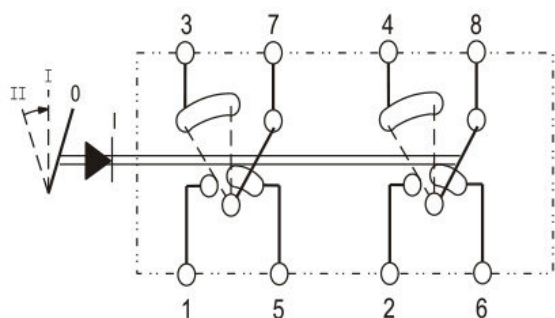

OPEN / CHANGE-OVER CONTACT 0-I-(II) (8 POLES)

12V & 24V

Part number	💡	↺ I	↺ II	🔒 0	🔒 I
Type 444 switches					
RS.444241	A	-	✓	-	-
RS.444243	B	-	✓	-	-
RS.444245	C	-	✓	-	-
Type 555 switches					
RS.555241	A	-	✓	-	-
RS.555243	B	-	✓	-	-
RS.555245	C	-	✓	-	-
Type 666 switches					
RS.666241	A	-	✓	-	-
RS.666243	B	-	✓	-	-
RS.666245	C	-	✓	-	-
Type 222 switches					
RS.222241	A	-	✓	-	-
RS.222243	B	-	✓	-	-
RS.222245	C	-	✓	-	-
Type 335 switches					
RS.335241	A	-	✓	-	-
RS.335243	B	-	✓	-	-
RS.335245	C	-	✓	-	-