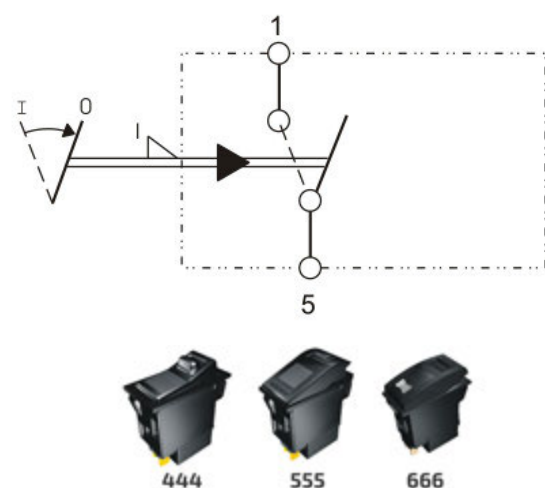

NORMALLY OPEN CONTACT 0-(I) (WITH LOCK)

12V & 24V - only for 444, 555 & 666 types

Part number	💡	↺ I	↺ II	🔒 0	🔒 I
Type 444 switches					
RS.444161	A	✓	-	-	✓
RS.444163	B	✓	-	-	✓
RS.444165	C	✓	-	-	✓
Type 555 switches					
RS.555161	A	✓	-	-	✓
RS.555163	B	✓	-	-	✓
RS.555165	C	✓	-	-	✓
Type 666 switches					
RS.666161	A	✓	-	-	✓
RS.666163	B	✓	-	-	✓
RS.666165	C	✓	-	-	✓