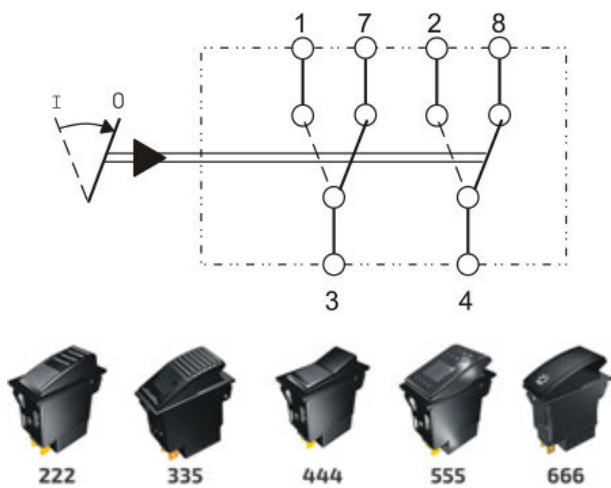

CHANGE-OVER CONTACT 0-(I) (6 POLES)

12V & 24V

Part number	💡	↺ I	↺ II	🔒 0	🔒 I
Type 444 switches					
RS.444198	A	✓	-	-	-
RS.444200	B	✓	-	-	-
Type 555 switches					
RS.555198	A	✓	-	-	-
RS.555200	B	✓	-	-	-
Type 666 switches					
RS.666198	A	✓	-	-	-
RS.666200	B	✓	-	-	-
Type 222 switches					
RS.222198	A	✓	-	-	-
RS.222200	B	✓	-	-	-
Type 335 switches					
RS.335198	A	✓	-	-	-
RS.335200	B	✓	-	-	-