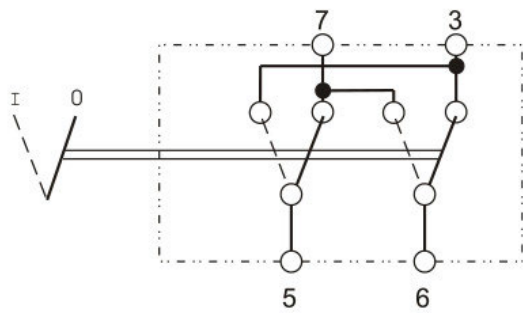

CHANGE-OVER CONTACT 0-I (SWITCH +/-)

12V & 24V

Part number	💡	↺ I	↺ II	🔒 0	🔒 I
Type 444 switches					
RS.444123	A	-	-	-	-
RS.444125	B	-	-	-	-
Type 555 switches					
RS.555123	A	-	-	-	-
RS.555125	B	-	-	-	-
Type 666 switches					
RS.666123	A	-	-	-	-
RS.666125	B	-	-	-	-
Type 222 switches					
RS.222123	A	-	-	-	-
RS.222125	B	-	-	-	-
Type 335 switches					
RS.335123	A	-	-	-	-
RS.335125	B	-	-	-	-