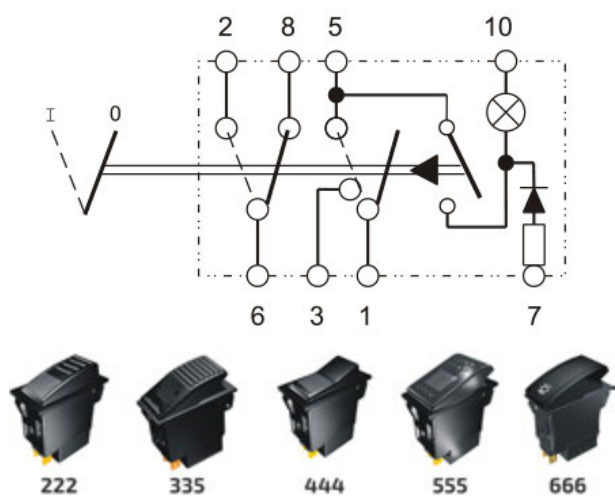

PARTICULARY FOR HAZARD-WARNING 0-I

12V & 24V

Part number	💡	↺ I	↺ II	🔒 0	🔒 I
Type 444 switches					
RS.444192	12V	-	-	-	-
RS.444193	24V	-	-	-	-
Type 555 switches					
RS.555192	12V	-	-	-	-
RS.555193	24V	-	-	-	-
Type 666 switches					
RS.666192	12V	-	-	-	-
RS.666193	24V	-	-	-	-
Type 222 switches					
RS.222192	12V	-	-	-	-
RS.222193	24V	-	-	-	-
Type 335 switches					
RS.335192	12V	-	-	-	-
RS.335193	24V	-	-	-	-

Complete kit including symbol and light