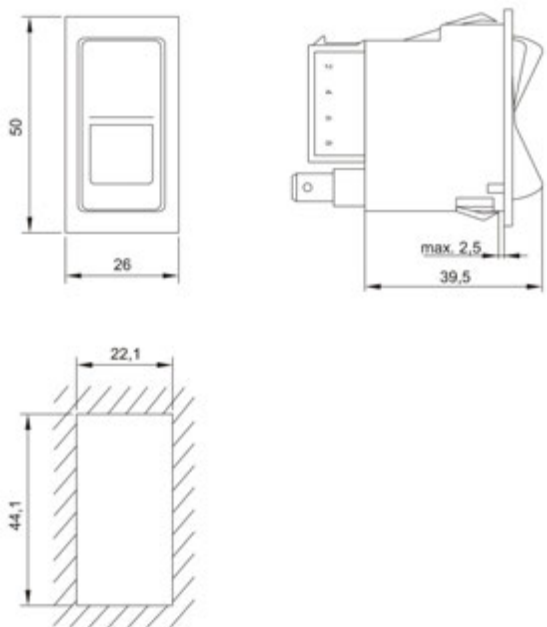

ROCKER SWITCHES | TYPE 444

Waterproof: IP 53
12V: Max 16A
24V: Max 8A
Contacts 6,3mm silver/silver

Versions with and without lock (dependent of the electric scheme)
Wide variety of inserts (symbols) available
Inserts (symbols) feasible on request
Delivered without lights (except "Hazard warning")