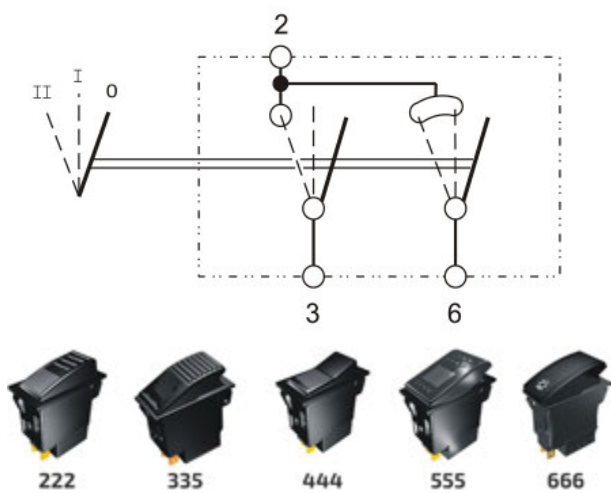

DOUBLE CONTACTS IN SERIES 0-I-II

12V & 24V

Part number	💡	↺ I	↺ II	🔒 0	🔒 I
Type 444 switches					
RS.444081	A	-	-	-	-
RS.444083	B	-	-	-	-
RS.444209	C	-	-	-	-
Type 555 switches					
RS.555081	A	-	-	-	-
RS.555083	B	-	-	-	-
RS.555209	C	-	-	-	-
Type 666 switches					
RS.666081	A	-	-	-	-
RS.666083	B	-	-	-	-
RS.666209	C	-	-	-	-
Type 222 switches					
RS.222081	A	-	-	-	-
RS.222083	B	-	-	-	-
RS.222209	C	-	-	-	-
Type 335 switches					
RS.335081	A	-	-	-	-
RS.335083	B	-	-	-	-
RS.335209	C	-	-	-	-