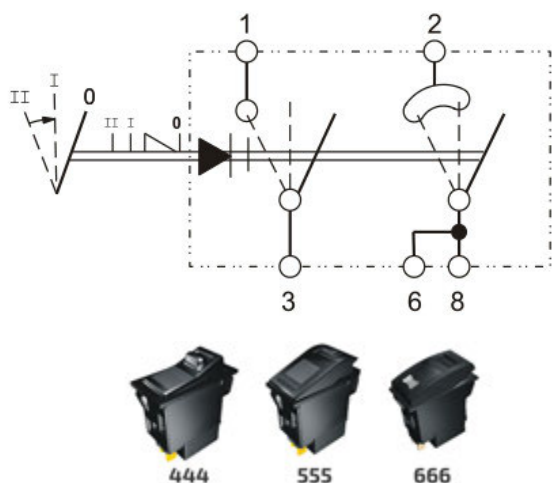

OPEN / CHANGE-OVER CONTACT 0-I-II (WITH LOCK)

12V & 24V - only for 444, 555 & 666 types