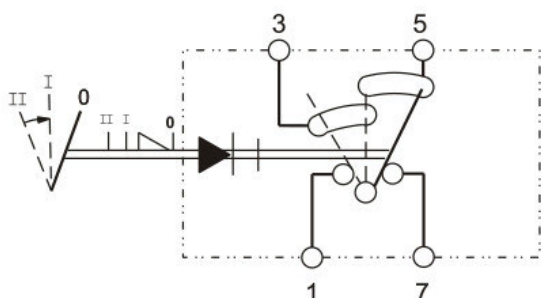

Part number	💡	↺ I	↻ II	🔒 0	🔒 I
Type 444 switches					
RS.444203	A	-	✓	-	✓
RS.444205	B	-	✓	-	✓
RS.444207	C	-	✓	-	✓
Type 555 switches					
RS.555203	A	-	✓	-	✓
RS.555205	B	-	✓	-	✓
RS.555207	C	-	✓	-	✓
Type 666 switches					
RS.666203	A	-	✓	-	✓
RS.666205	B	-	✓	-	✓
RS.666207	C	-	✓	-	✓