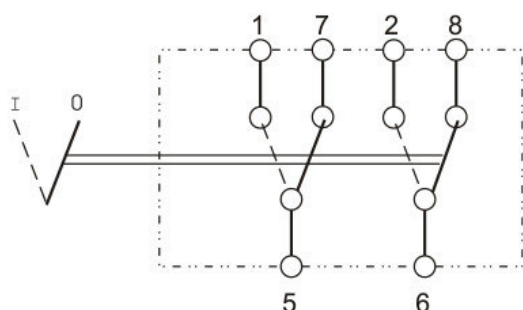

CHANGE-OVER CONTACT 0-I (6 POLES)

12V & 24V

Part number	Light	Spring-loaded (on I or II)	With lock (on 0 or I)	With lock (on I)
Type 444 switches				
RS.444106	A	-	-	-
RS.444108	B	-	-	-
RS.444110	C	-	-	-
Type 555 switches				
RS.555106	A	-	-	-
RS.555108	B	-	-	-
RS.555110	C	-	-	-
Type 666 switches				
RS.666106	A	-	-	-
RS.666108	B	-	-	-
RS.666110	C	-	-	-
Type 222 switches				
RS.222106	A	-	-	-
RS.222108	B	-	-	-
RS.222110	C	-	-	-
Type 335 switches				
RS.335106	A	-	-	-
RS.335108	B	-	-	-
RS.335110	C	-	-	-