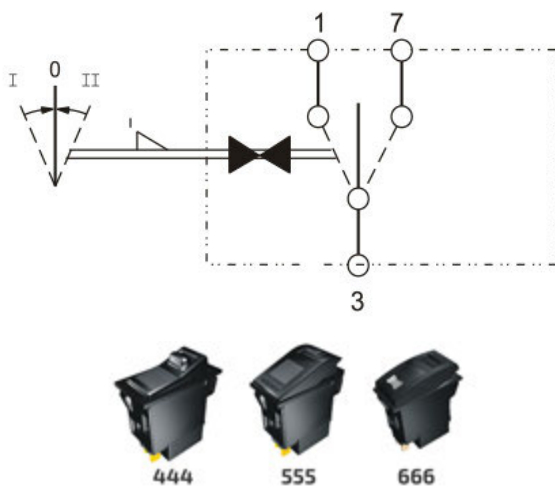

CHANGE-OVER CONTACT (I)-0-(II) (WITH LOCK)

12V & 24V - only for 444, 555 & 666 types

Part number	💡	↺ I	↺ II	🔒 0	🔒 I
Type 444 switches					
RS.444287	A	✓	✓	-	✓
RS.444289	B	✓	✓	-	✓
Type 555 switches					
RS.555287	A	✓	✓	-	✓
RS.555289	B	✓	✓	-	✓
Type 666 switches					
RS.666287	A	✓	✓	-	✓
RS.666289	B	✓	✓	-	✓