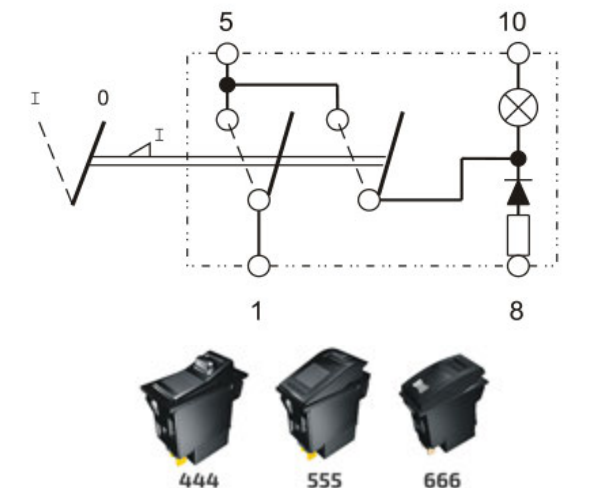

PARTICULAR FOR HAZARD-WARNING 0-I (WITH LOCK)

Only 24V

Part number	Light	Spring-loaded (on I or II)	Lock (on 0 or I)	Lock (on 0 or I)
Type 444 switches RS.444219	-	-	-	✓
Type 555 switches RS.555219	-	-	-	✓
Type 666 switches RS.666219	-	-	-	✓

Complete kit including symbol and light