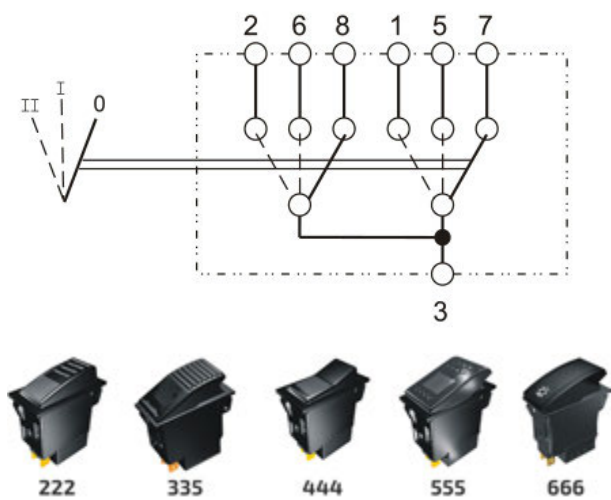

OPEN / CHANGE-OVER CONTACT 0-I-II

12V & 24V

Part number	💡	↺ I	↺ II	🔒 0	🔒 I
Type 444 switches					
RS.444227	A	-	-	-	-
RS.444229	B	-	-	-	-
RS.444231	C	-	-	-	-
Type 555 switches					
RS.555227	A	-	-	-	-
RS.555229	B	-	-	-	-
RS.555231	C	-	-	-	-
Type 666 switches					
RS.666227	A	-	-	-	-
RS.666229	B	-	-	-	-
RS.666231	C	-	-	-	-
Type 222 switches					
RS.222227	A	-	-	-	-
RS.222229	B	-	-	-	-
RS.222231	C	-	-	-	-
Type 335 switches					
RS.335227	A	-	-	-	-
RS.335229	B	-	-	-	-
RS.335231	C	-	-	-	-