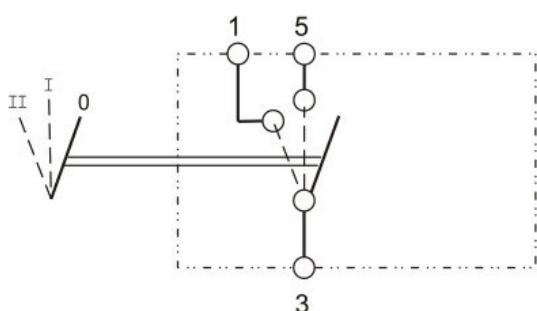

OPEN / CHANGE-OVER CONTACT 0-I-II

12V & 24V

Part number	💡	↺ I	↻ II	🔒 0	🔒 I
Type 444 switches					
RS.444027	A	-	-	-	-
RS.444029	B	-	-	-	-
RS.444031	C	-	-	-	-
Type 555 switches					
RS.555027	A	-	-	-	-
RS.555029	B	-	-	-	-
RS.555031	C	-	-	-	-
Type 666 switches					
RS.666027	A	-	-	-	-
RS.666029	B	-	-	-	-
RS.666031	C	-	-	-	-
Type 222 switches					
RS.222027	A	-	-	-	-
RS.222029	B	-	-	-	-
RS.222031	C	-	-	-	-
Type 335 switches					
RS.335027	A	-	-	-	-
RS.335029	B	-	-	-	-
RS.335031	C	-	-	-	-

OPEN / CHANGE-OVER CONTACT 0-I-(II) (WITH LOCK)

12V & 24V - only for 444, 555 & 666 types - for 1 speed windshield wiper motors + windshield washer