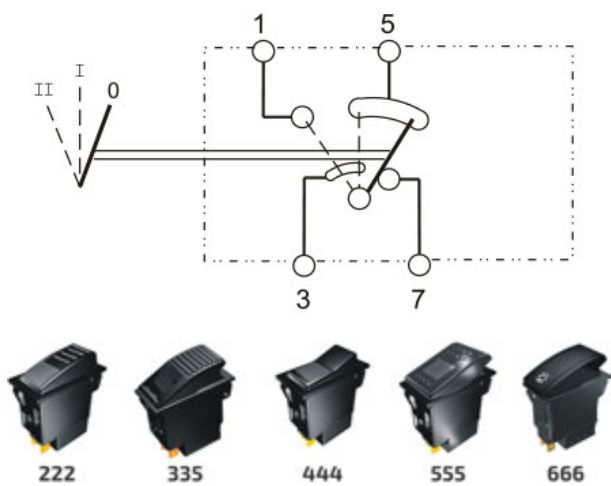

CHANGE-OVER CONTACT 0-I-II

12V & 24V - for 2 speed windshield wiper motors

Part number	💡	↺ I	↺ II	🔒 0	🔒 I
Type 444 switches					
RS.444046	A	-	-	-	-
RS.444048	B	-	-	-	-
Type 555 switches					
RS.555046	A	-	-	-	-
RS.555048	B	-	-	-	-
Type 666 switches					
RS.666046	A	-	-	-	-
RS.666048	B	-	-	-	-
Type 222 switches					
RS.222046	A	-	-	-	-
RS.222048	B	-	-	-	-
Type 335 switches					
RS.335046	A	-	-	-	-
RS.335048	B	-	-	-	-