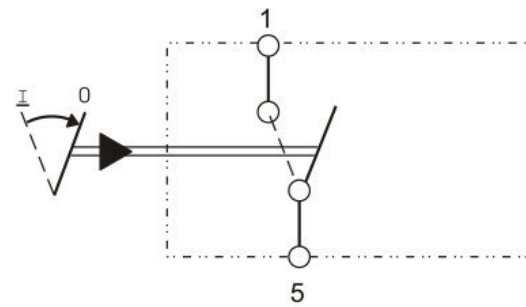

NORMALLY OPEN CONTACT 0-(I)

12V & 24V

Part number	💡	↺ I	↺ II	🔒 0	🔒 I
Type 444 switches					
RS.444008	A	✓	-	-	-
RS.444010	B	✓	-	-	-
Type 555 switches					
RS.555008	A	✓	-	-	-
RS.555010	B	✓	-	-	-
Type 666 switches					
RS.666008	A	✓	-	-	-
RS.666010	B	✓	-	-	-
Type 222 switches					
RS.222008	A	✓	-	-	-
RS.222010	B	✓	-	-	-
Type 335 switches					
RS.335008	A	✓	-	-	-
RS.335010	B	✓	-	-	-