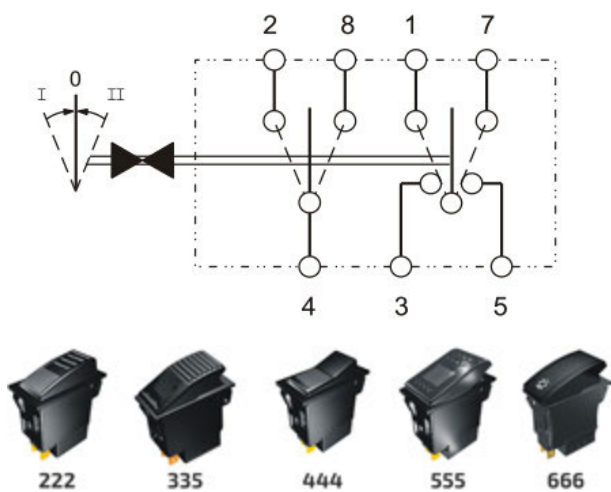

CHANGE-OVER CONTACT (I)-0-(II)

12V & 24V

Part number	💡	↺ I	↺ II	🔒 0	🔒 I
Type 444 switches					
RS.444256	A	✓	✓	-	-
RS.444258	B	✓	✓	-	-
RS.444260	C	✓	✓	-	-
Type 555 switches					
RS.555256	A	✓	✓	-	-
RS.555258	B	✓	✓	-	-
RS.555260	C	✓	✓	-	-
Type 666 switches					
RS.666256	A	✓	✓	-	-
RS.666258	B	✓	✓	-	-
RS.666260	C	✓	✓	-	-
Type 222 switches					
RS.222256	A	✓	✓	-	-
RS.222258	B	✓	✓	-	-
RS.222260	C	✓	✓	-	-
Type 335 switches					
RS.335256	A	✓	✓	-	-
RS.335258	B	✓	✓	-	-
RS.335260	C	✓	✓	-	-