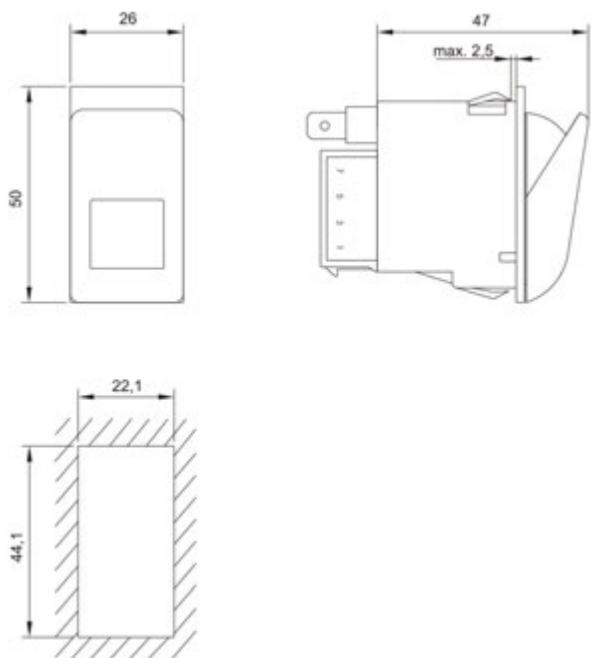

ROCKER SWITCHES | TYPE 555

Waterproof: IP 53
12V: Max 16A
24V: Max 8A
Contacts 6,3mm silver/silver

Versions with and without lock (dependent of the electric scheme)
Wide variety of inserts (symbols) available
Inserts (symbols) feasible on request
Delivered without lights (except "Hazard warning")