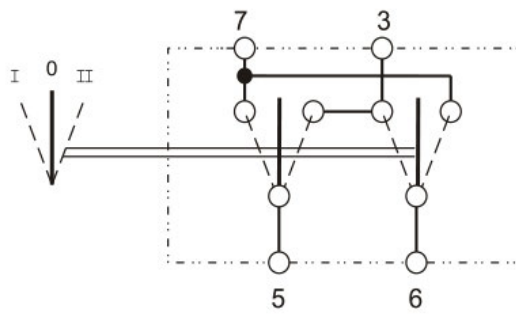

DOUBLE CHANGE-OVER I-0-II

12V & 24V

Part number	💡	↺ I	↺ II	🔒 0	🔒 I
Type 444 switches					
RS.444101	A	-	-	-	-
RS.444103	B	-	-	-	-
Type 555 switches					
RS.555101	A	-	-	-	-
RS.555103	B	-	-	-	-
Type 666 switches					
RS.666101	A	-	-	-	-
RS.666103	B	-	-	-	-
Type 222 switches					
RS.222101	A	-	-	-	-
RS.222103	B	-	-	-	-
Type 335 switches					
RS.335101	A	-	-	-	-
RS.335103	B	-	-	-	-