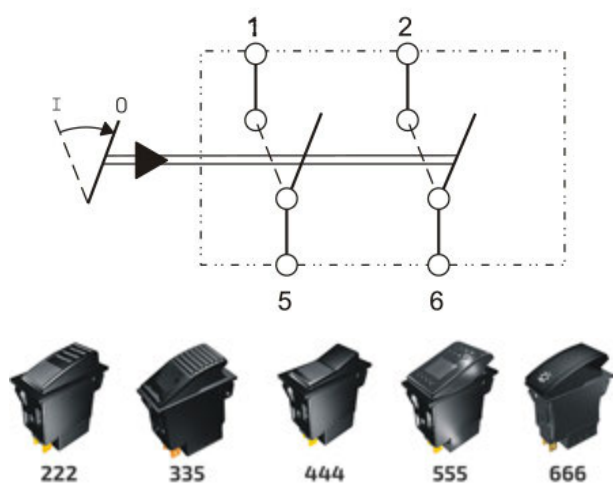

NORMALLY OPEN CONTACT 0-(I) (4 POLES)

12V & 24V

Part number	💡	↺ I	↺ II	🔒 0	🔒 I
Type 444 switches					
RS.444128	A	✓	-	-	-
RS.444130	B	✓	-	-	-
Type 555 switches					
RS.555128	A	✓	-	-	-
RS.555130	B	✓	-	-	-
Type 666 switches					
RS.666128	A	✓	-	-	-
RS.666130	B	✓	-	-	-
Type 222 switches					
RS.222128	A	✓	-	-	-
RS.222130	B	✓	-	-	-
Type 335 switches					
RS.335128	A	✓	-	-	-
RS.335130	B	✓	-	-	-