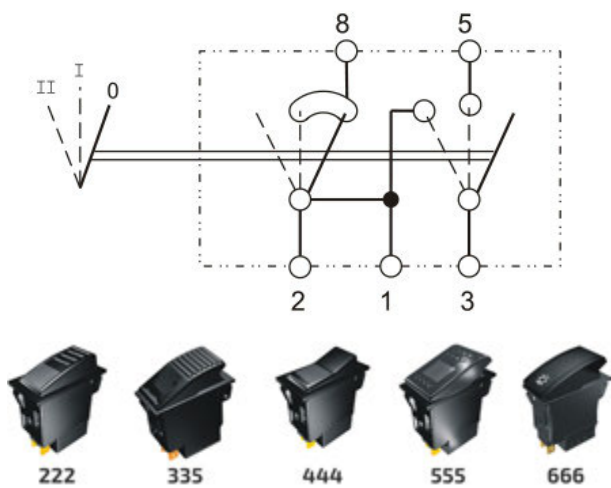

OPEN / CHANGE-OVER CONTACT 0-I-II (5 POLES)

12V & 24V

Part number	💡	↺ I	↺ II	🔒 0	🔒 I
Type 444 switches					
RS.444096	A	-	-	-	-
RS.444098	B	-	-	-	-
Type 555 switches					
RS.555096	A	-	-	-	-
RS.555098	B	-	-	-	-
Type 666 switches					
RS.666096	A	-	-	-	-
RS.666098	B	-	-	-	-
Type 222 switches					
RS.222096	A	-	-	-	-
RS.222098	B	-	-	-	-
Type 335 switches					
RS.335096	A	-	-	-	-
RS.335098	B	-	-	-	-