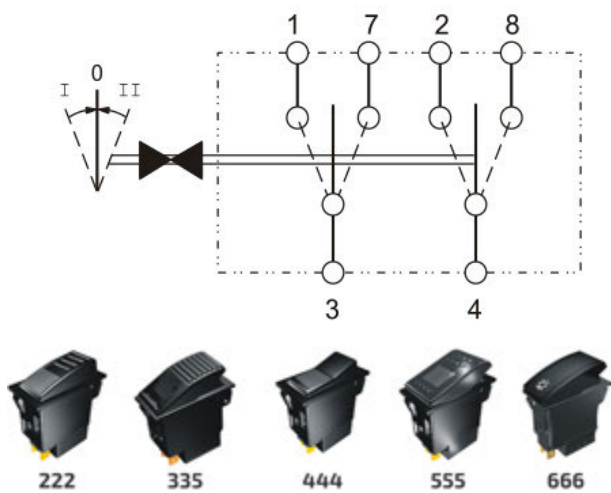

CHANGE-OVER CONTACT (I)-0-(II)

12V & 24V

Part number	💡	↺ I	↻ II	🔒 0	🔒 I
Type 444 switches					
RS.444056	A	✓	✓	-	-
RS.444058	B	✓	✓	-	-
Type 555 switches					
RS.555056	A	✓	✓	-	-
RS.555058	B	✓	✓	-	-
Type 666 switches					
RS.666056	A	✓	✓	-	-
RS.666058	B	✓	✓	-	-
Type 222 switches					
RS.222056	A	✓	✓	-	-
RS.222058	B	✓	✓	-	-
Type 335 switches					
RS.335056	A	✓	✓	-	-
RS.335058	B	✓	✓	-	-