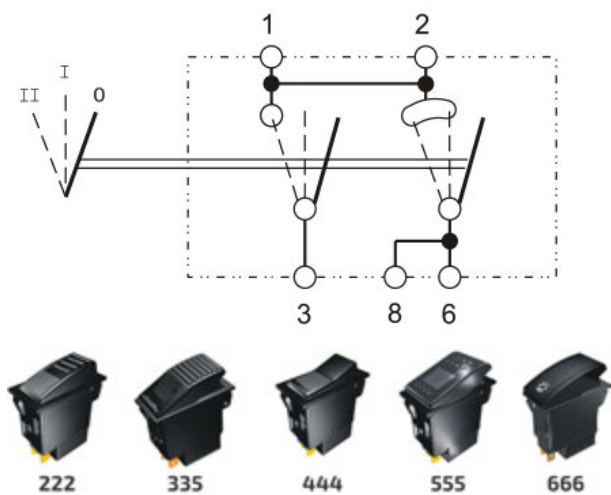

DOUBLE CONTACTS IN SERIES 0-I-II

12V & 24V

Part number	💡	↺ I	↺ II	🔒 0	🔒 I
Type 444 switches					
RS.444076	A	-	-	-	-
RS.444078	B	-	-	-	-
Type 555 switches					
RS.555076	A	-	-	-	-
RS.555078	B	-	-	-	-
Type 666 switches					
RS.666076	A	-	-	-	-
RS.666078	B	-	-	-	-
Type 222 switches					
RS.222076	A	-	-	-	-
RS.222078	B	-	-	-	-
Type 335 switches					
RS.335076	A	-	-	-	-
RS.335078	B	-	-	-	-