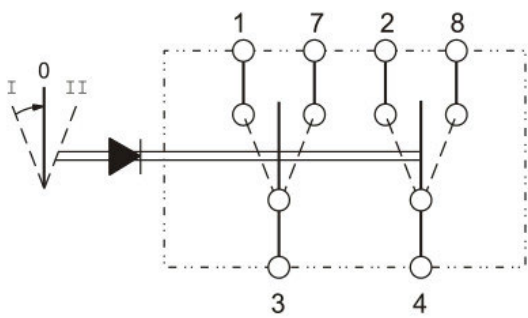

CHANGE-OVER CONTACT (I)-0-II

12V & 24V

Part number	💡	↻ I	↻ II	🔒 0	🔒 I
Type 444 switches					
RS.444061	A	✓	-	-	-
RS.444063	B	✓	-	-	-
Type 555 switches					
RS.555061	A	✓	-	-	-
RS.555063	B	✓	-	-	-
Type 666 switches					
RS.666061	A	✓	-	-	-
RS.666063	B	✓	-	-	-
Type 222 switches					
RS.222061	A	✓	-	-	-
RS.222063	B	✓	-	-	-
Type 335 switches					
RS.335061	A	✓	-	-	-
RS.335063	B	✓	-	-	-