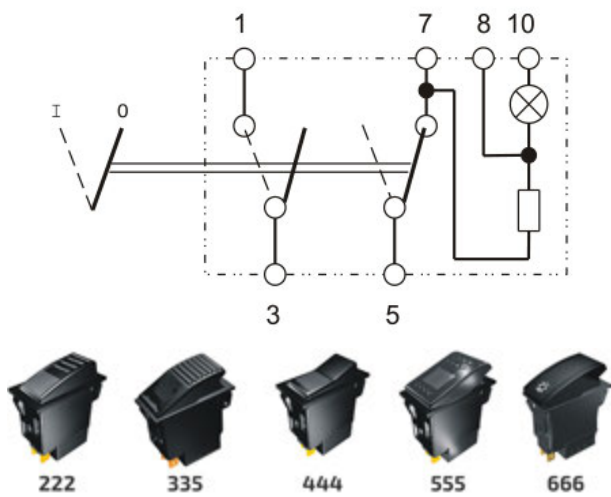

PARTICULARY FOR HAZARD-WARNING 0-I

12V & 24V