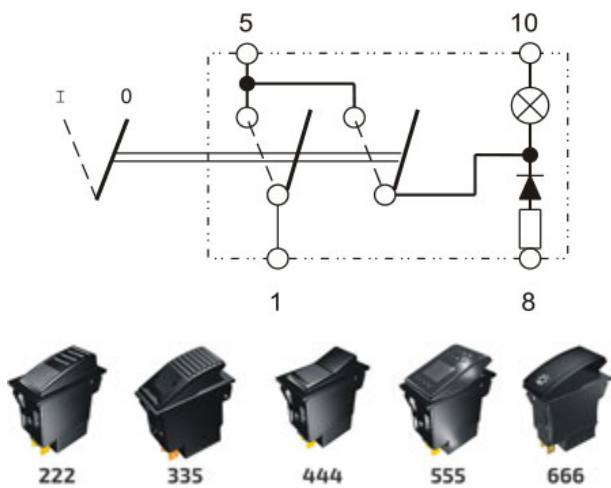

PARTICULAR FOR HAZARD-WARNING 0-I

Only 24V

Part number	Light	Spring-loaded (on I or II)	Lock (on 0 or I)	Lock (on 0 or I)
Type 444 switches RS.444218	-	-	-	-
Type 555 switches RS.555218	-	-	-	-
Type 666 switches RS.666218	-	-	-	-
Type 222 switches RS.222218	-	-	-	-
Type 335 switches RS.335218	-	-	-	-

Complete kit including symbol and light