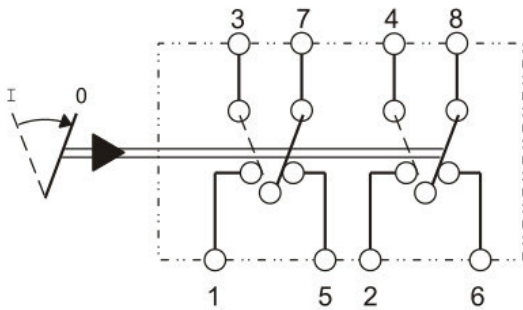

SELECTOR SWITCH 0-(I) (8 POLES)

12V & 24V

Part number	💡	↺ I	↺ II	🔒 0	🔒 I
Type 444 switches					
RS.444280	A	✓	-	-	-
RS.444282	B	✓	-	-	-
Type 555 switches					
RS.555280	A	✓	-	-	-
RS.555282	B	✓	-	-	-
Type 666 switches					
RS.666280	A	✓	-	-	-
RS.666282	B	✓	-	-	-
Type 222 switches					
RS.222280	A	✓	-	-	-
RS.222282	B	✓	-	-	-
Type 335 switches					
RS.335280	A	✓	-	-	-
RS.335282	B	✓	-	-	-