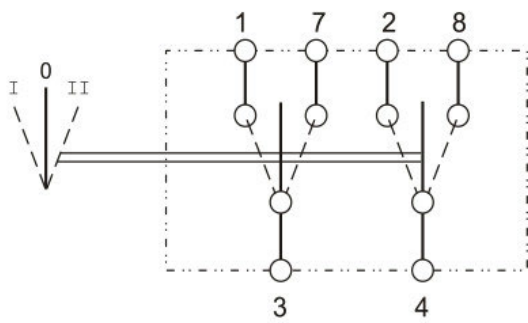

CHANGE-OVER CONTACT I-0-II

12V & 24V

Part number	💡	↻ I	↻ II	🔒 0	🔒 I
Type 444 switches					
RS.444051	A	-	-	-	-
RS.444053	B	-	-	-	-
Type 555 switches					
RS.555051	A	-	-	-	-
RS.555053	B	-	-	-	-
Type 666 switches					
RS.666051	A	-	-	-	-
RS.666053	B	-	-	-	-
Type 222 switches					
RS.222051	A	-	-	-	-
RS.222053	B	-	-	-	-
Type 335 switches					
RS.335051	A	-	-	-	-
RS.335053	B	-	-	-	-