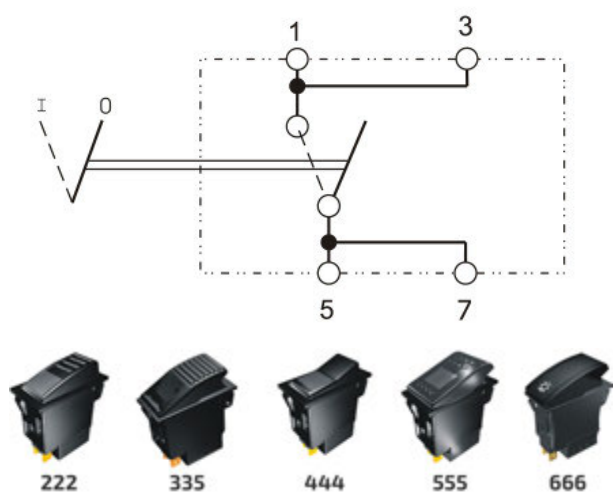

NORMALLY OPEN CONTACT 0-I (4 POLES)

12V & 24V

Part number	💡	↺ I	↺ II	🔒 0	🔒 I
Type 444 switches					
RS.444013	A	-	-	-	-
RS.444015	B	-	-	-	-
RS.444017	C	-	-	-	-
Type 555 switches					
RS.555013	A	-	-	-	-
RS.555015	B	-	-	-	-
RS.555017	C	-	-	-	-
Type 666 switches					
RS.666013	A	-	-	-	-
RS.666015	B	-	-	-	-
RS.666017	C	-	-	-	-
Type 222 switches					
RS.222013	A	-	-	-	-
RS.222015	B	-	-	-	-
RS.222017	C	-	-	-	-
Type 335 switches					
RS.335013	A	-	-	-	-
RS.335015	B	-	-	-	-
RS.335017	C	-	-	-	-