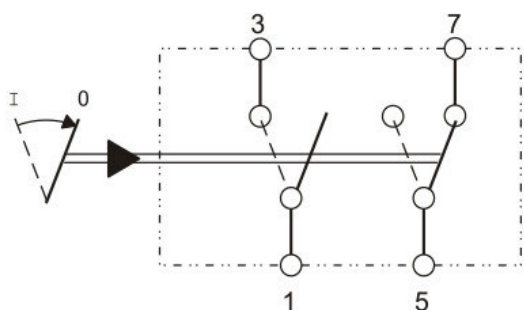

SELECTOR SWITCH 0-(I)

12V & 24V

Part number	💡	↺ I	↺ II	🔒 0	🔒 I
Type 335 switches					
RS.335041	A	✓	-	-	-
RS.335043	B	✓	-	-	-
Type 444 switches					
RS.444041	A	✓	-	-	-
RS.444043	B	✓	-	-	-
Type 555 switches					
RS.555041	A	✓	-	-	-
RS.555043	B	✓	-	-	-
Type 666 switches					
RS.666041	A	✓	-	-	-
RS.666043	B	✓	-	-	-
Type 222 switches					
RS.222041	A	✓	-	-	-
RS.222043	B	✓	-	-	-