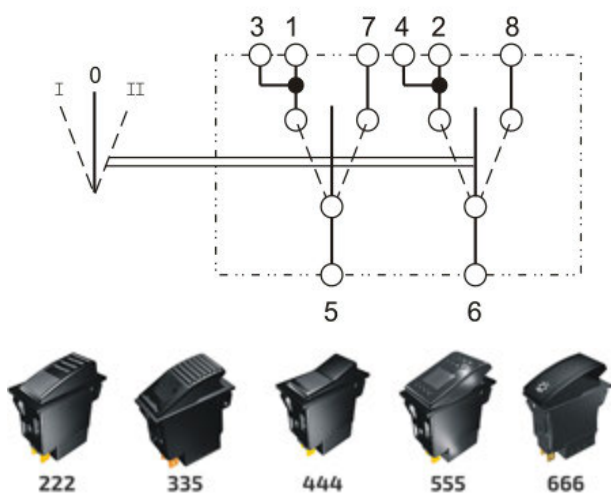

CHANGE-OVER CONTACT I-0-II (8 POLES)

12V & 24V

Part number	💡	↺ I	↻ II	🔒 0	🔒 I
Type 444 switches					
RS.444071	A	-	-	-	-
RS.444073	B	-	-	-	-
Type 555 switches					
RS.555071	A	-	-	-	-
RS.555073	B	-	-	-	-
Type 666 switches					
RS.666071	A	-	-	-	-
RS.666073	B	-	-	-	-
Type 222 switches					
RS.222071	A	-	-	-	-
RS.222073	B	-	-	-	-
Type 335 switches					
RS.335071	A	-	-	-	-
RS.335073	B	-	-	-	-