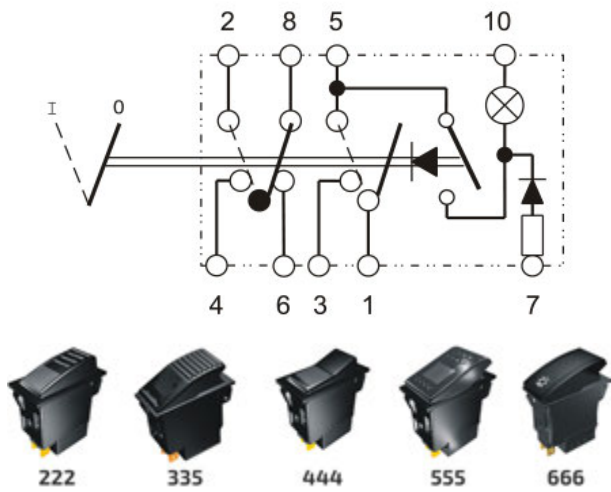

PARTICULARY FOR HAZARD-WARNING 0-I

12V & 24V

Part number	💡	↻ I	↻ II	🔒 0	🔒 I
Type 444 switches					
RS.444194	12V	-	-	-	-
RS.444195	24V	-	-	-	-
Type 555 switches					
RS.555194	12V	-	-	-	-
RS.555195	24V	-	-	-	-
Type 666 switches					
RS.666194	12V	-	-	-	-
RS.666195	24V	-	-	-	-
Type 222 switches					
RS.222194	12V	-	-	-	-
RS.222195	24V	-	-	-	-
Type 335 switches					
RS.335194	12V	-	-	-	-
RS.335195	24V	-	-	-	-

Complete kit including symbol and light