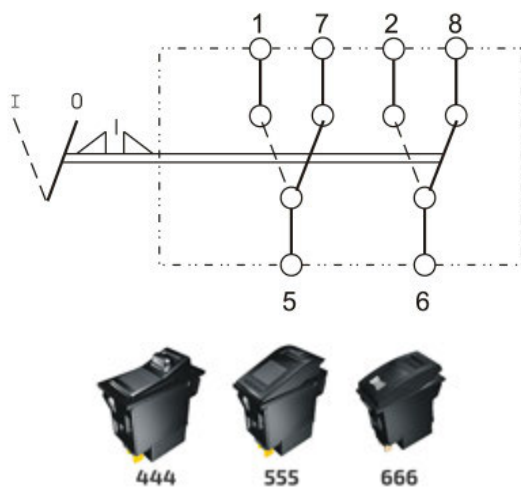

CHANGE-OVER CONTACT 0-I (6 POLES, WITH DOUBLE LOCK)

12V & 24V - only for 444, 555 & 666 types

Part number	💡	↺ I	↺ II	🔒 0	🔒 I
Type 444 switches					
RS.444182	A	-	-	✓	✓
RS.444184	B	-	-	✓	✓
RS.444186	C	-	-	✓	✓
Type 555 switches					
RS.555182	A	-	-	✓	✓
RS.555184	B	-	-	✓	✓
RS.555186	C	-	-	✓	✓
Type 666 switches					
RS.666182	A	-	-	✓	✓
RS.666184	B	-	-	✓	✓
RS.666186	C	-	-	✓	✓