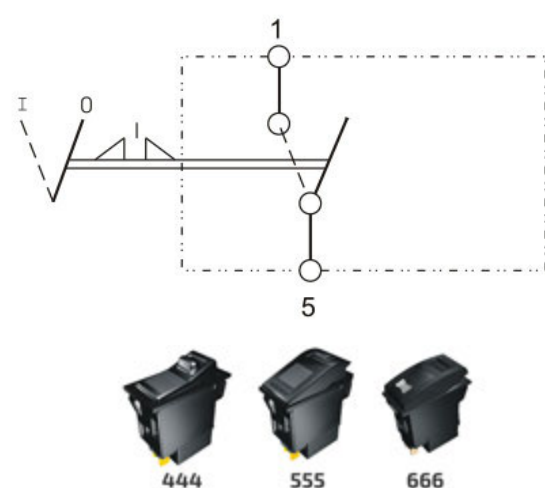

NORMALLY OPEN CONTACT 0-I (WITH DOUBLE LOCK)

12V & 24V - only for 444, 555 & 666 types

Part number	💡	↺ I	↺ II	🔒 0	🔒 I
Type 444 switches					
RS.444175	A	-	-	✓	✓
RS.444177	B	-	-	✓	✓
RS.444179	C	-	-	✓	✓
Type 555 switches					
RS.555175	A	-	-	✓	✓
RS.555177	B	-	-	✓	✓
RS.555179	C	-	-	✓	✓
Type 666 switches					
RS.666175	A	-	-	✓	✓
RS.666177	B	-	-	✓	✓
RS.666179	C	-	-	✓	✓