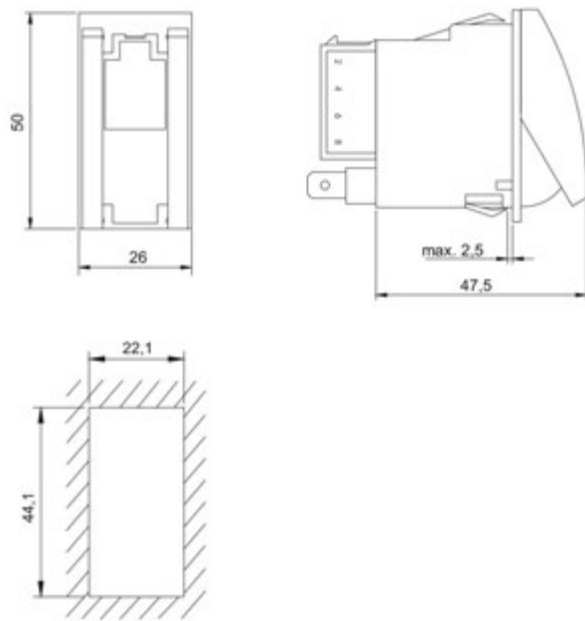

ROCKER SWITCHES | TYPE 666

Waterproof: IP 53
12V: Max 16A
24V: Max 8A
Contacts 6,3mm silver/silver