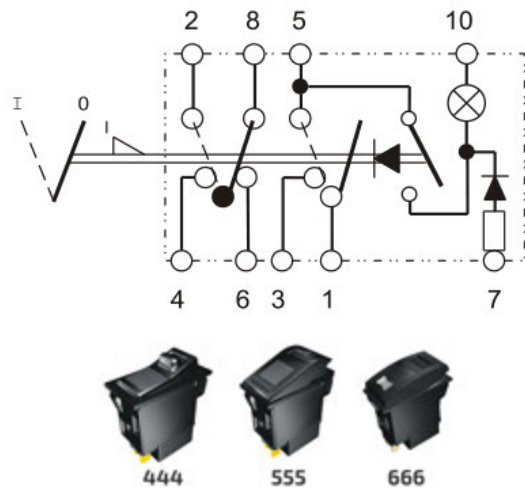

PARTICULARY FOR HAZARD-WARNING 0-I (WITH LOCK)

Only 24V

Part number	💡	↻ I	↻ II	🔒 0	🔒 I
Type 444 switches					
RS.444278	-	-	-	-	✓
Type 555 switches					
RS.555278	-	-	-	-	✓
Type 666 switches					
RS.666278	-	-	-	-	✓

Complete kit including symbol and light