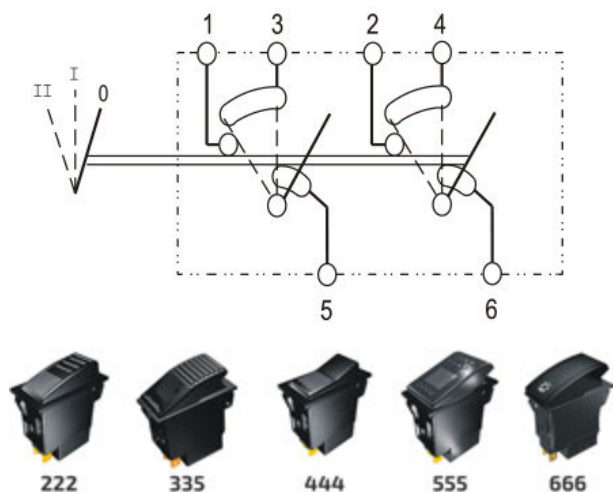

OPEN / CHANGE-OVER CONTACT 0-I-II (6 POLES)

12V & 24V