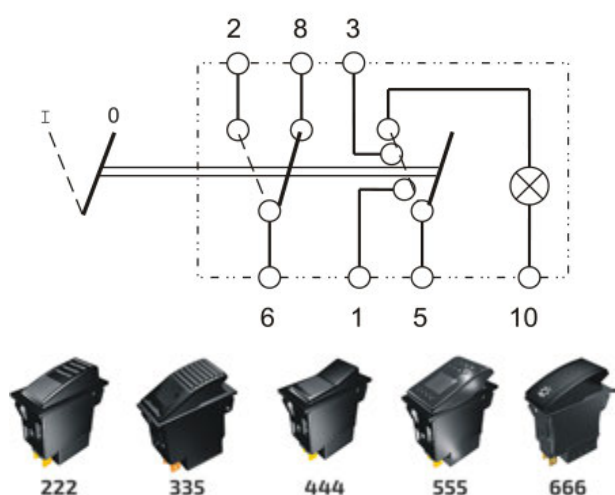

PARTICULARY FOR HARZARD-WARNING 0-I

12V & 24V

Part number	💡	↺ I	↺ II	🔒 0	🔒 I
Type 444 switches					
RS.444190	12V	-	-	-	-
RS.444191	24V	-	-	-	-
Type 555 switches					
RS.555190	12V	-	-	-	-
RS.555191	24V	-	-	-	-
Type 666 switches					
RS.666190	12V	-	-	-	-
RS.666191	24V	-	-	-	-
Type 222 switches					
RS.222190	12V	-	-	-	-
RS.222191	24V	-	-	-	-
Type 335 switches					
RS.335190	12V	-	-	-	-
RS.335191	24V	-	-	-	-

Complete kit including symbol and light