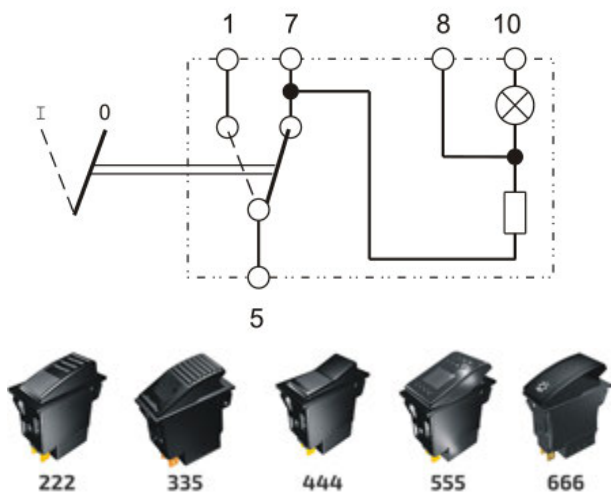

PARTICULARY FOR HAZARD-WARNING 0-I

Only 12V