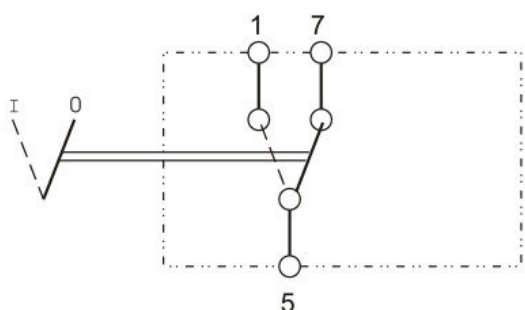

CHANGE-OVER CONTACT 0-I

12V & 24V

Part number	Light	Spring-loaded (on I or II)	With lock (on 0 or I)	With lock (on I)
Type 444 switches				
RS.444020	A	-	-	-
RS.444022	B	-	-	-
RS.444024	C	-	-	-
Type 555 switches				
RS.555020	A	-	-	-
RS.555022	B	-	-	-
RS.555024	C	-	-	-
Type 666 switches				
RS.666020	A	-	-	-
RS.666022	B	-	-	-
RS.666024	C	-	-	-
Type 222 switches				
RS.222020	A	-	-	-
RS.222022	B	-	-	-
RS.222024	C	-	-	-
Type 335 switches				
RS.335020	A	-	-	-
RS.335022	B	-	-	-
RS.335024	C	-	-	-