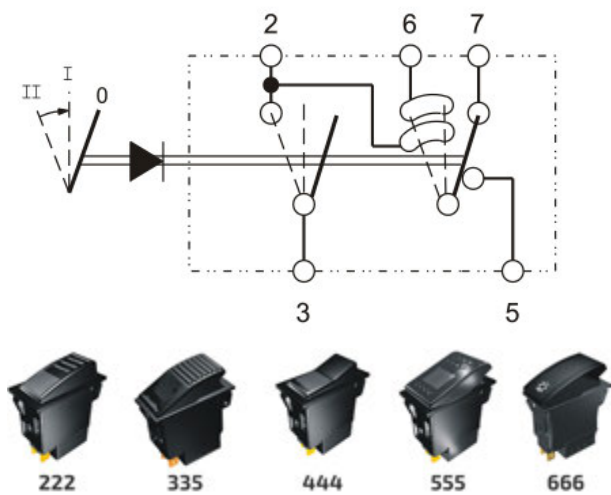

DOUBLE CONTACTS IN SERIES 0-I-(II)

12V & 24V

Part number	💡	↺ I	↺ II	🔒 0	🔒 I
Type 444 switches					
RS.444118	A	-	✓	-	-
RS.444120	B	-	✓	-	-
Type 555 switches					
RS.555118	A	-	✓	-	-
RS.555120	B	-	✓	-	-
Type 666 switches					
RS.666118	A	-	✓	-	-
RS.666120	B	-	✓	-	-
Type 222 switches					
RS.222118	A	-	✓	-	-
RS.222120	B	-	✓	-	-
Type 335 switches					
RS.335118	A	-	✓	-	-
RS.335120	B	-	✓	-	-