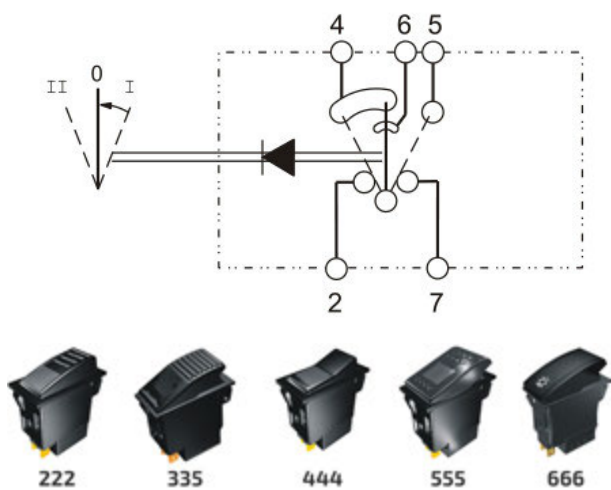

CHANGE-OVER CONTACT (I)-0-II

12V & 24V

Part number	💡	↺ I	↺ II	🔒 0	🔒 I
Type 444 switches					
RS.444152	A	✓	-	-	-
RS.444154	B	✓	-	-	-
Type 555 switches					
RS.555152	A	✓	-	-	-
RS.555154	B	✓	-	-	-
Type 666 switches					
RS.666152	A	✓	-	-	-
RS.666154	B	✓	-	-	-
Type 222 switches					
RS.222152	A	✓	-	-	-
RS.222154	B	✓	-	-	-
Type 335 switches					
RS.335152	A	✓	-	-	-
RS.335154	B	✓	-	-	-