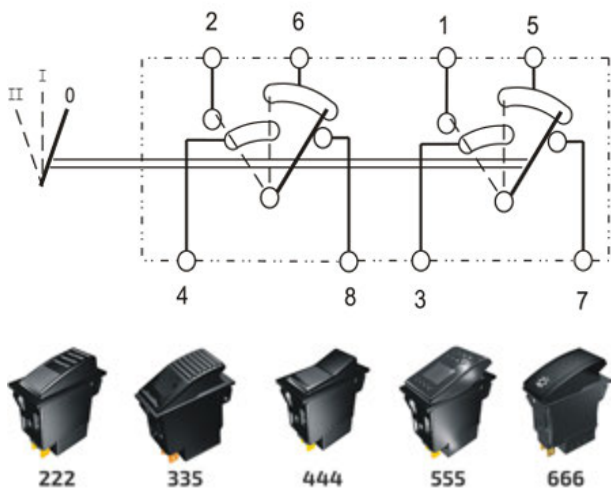

DOUBLE CONTACTS IN SERIES 0-I-II

12V & 24V

Part number	💡	↺ I	↺ II	🔒 0	🔒 I
Type 444 switches					
RS.444091	A	-	-	-	-
RS.444093	B	-	-	-	-
Type 555 switches					
RS.555091	A	-	-	-	-
RS.555093	B	-	-	-	-
Type 666 switches					
RS.666091	A	-	-	-	-
RS.666093	B	-	-	-	-
Type 222 switches					
RS.222091	A	-	-	-	-
RS.222093	B	-	-	-	-
Type 335 switches					
RS.335091	A	-	-	-	-
RS.335093	B	-	-	-	-