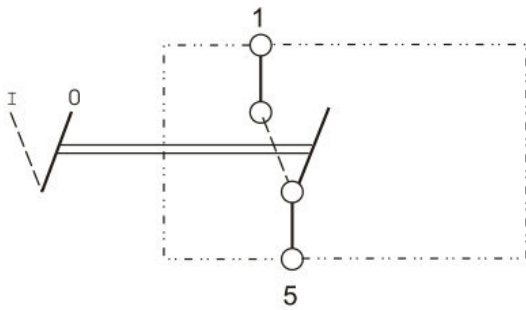

NORMALLY OPEN CONTACT 0-I

12V & 24V

Part number	💡	↺ I	↺ II	🔒 0	🔒 I
Type 444 switches					
RS.444001	A	-	-	-	-
RS.444003	B	-	-	-	-
RS.444005	C	-	-	-	-
Type 555 switches					
RS.555001	A	-	-	-	-
RS.555003	B	-	-	-	-
RS.555005	C	-	-	-	-
Type 666 switches					
RS.666001	A	-	-	-	-
RS.666003	B	-	-	-	-
RS.666005	C	-	-	-	-
Type 222 switches					
RS.222001	A	-	-	-	-
RS.222003	B	-	-	-	-
RS.222005	C	-	-	-	-
Type 335 switches					
RS.335001	A	-	-	-	-
RS.335003	B	-	-	-	-
RS.335005	C	-	-	-	-