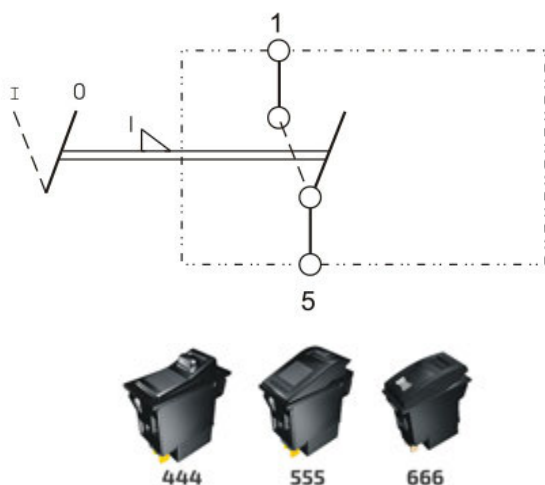

NORMALLY OPEN CONTACT 0-I (WITH LOCK)

12V & 24V - only for 444, 555 & 666 types

Part number	💡	↺ I	↺ II	🔒 0	🔒 I
Type 444 switches					
RS.444168	A	-	-	-	✓
RS.444170	B	-	-	-	✓
RS.444172	C	-	-	-	✓
Type 555 switches					
RS.555168	A	-	-	-	✓
RS.555170	B	-	-	-	✓
RS.555172	C	-	-	-	✓
Type 666 switches					
RS.666168	A	-	-	-	✓
RS.666170	B	-	-	-	✓
RS.666172	C	-	-	-	✓