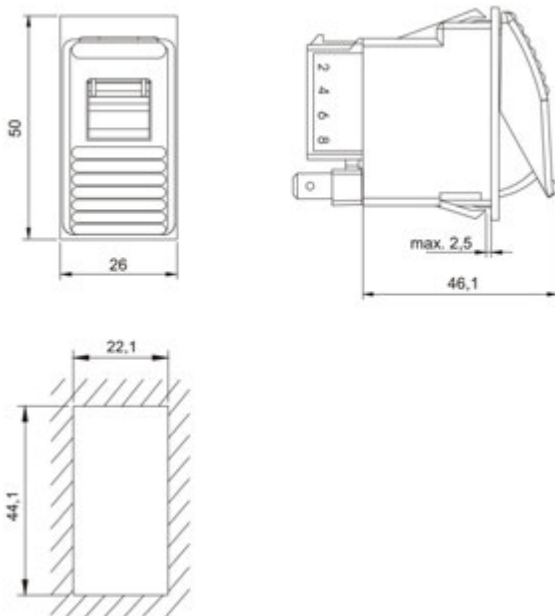

ROCKER SWITCHES | TYPE 335

Waterproof: IP 53
12V: Max 16A
24V: Max 8A
Contacts 6,3mm silver/silver